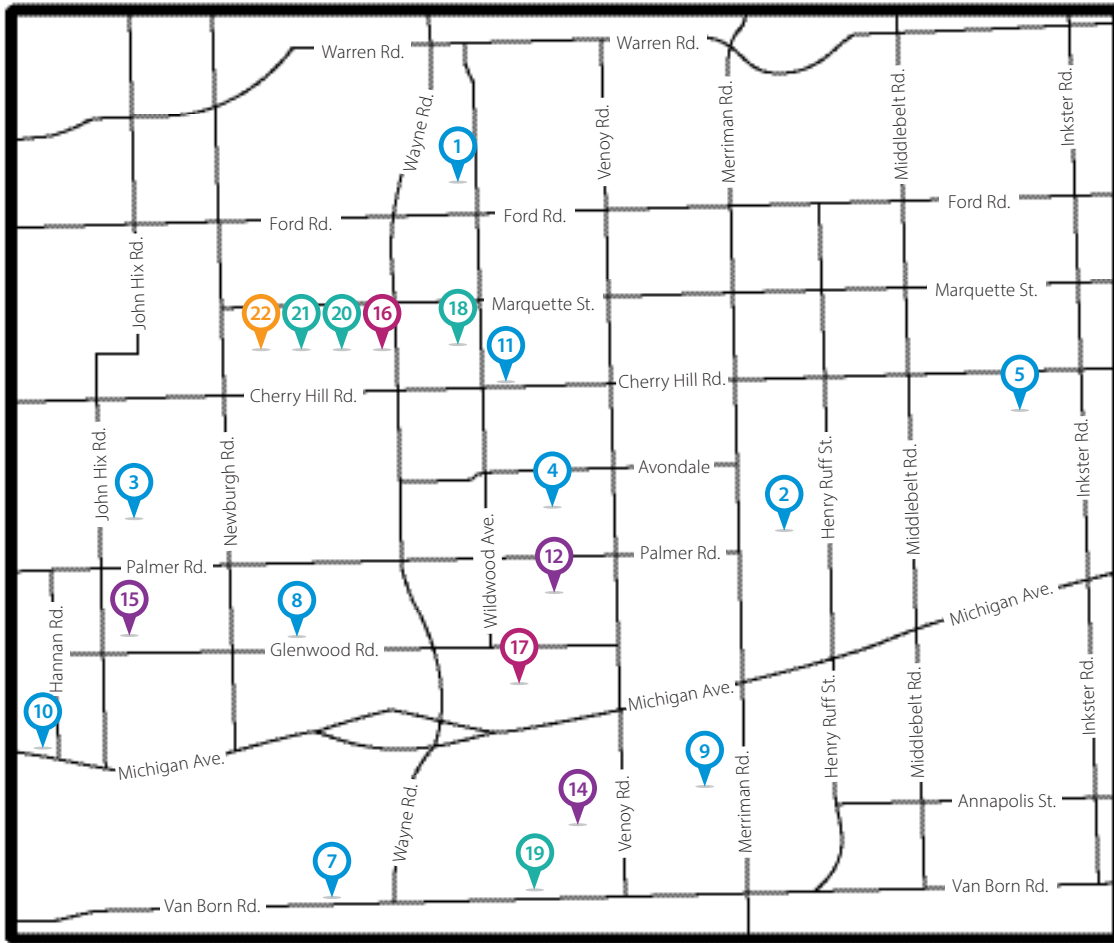

Wayne-Westland Community Schools | School Directory

ELEMENTARY SCHOOLS

1. Edison 734-419-2600
34505 Hunter, Westland 48185
2. Elliott 734-419-2610
30800 Bennington, Westland 48186
3. Graham 734-419-2620
1255 S. John Hix, Westland 48186
4. Hamilton 734-419-2650
1031 Schuman, Westland 48186
5. Hicks 734-419-2660
100 Helen, Inkster 48141
7. Roosevelt-McGrath .. 734-419-2720
36075 Currier, Wayne 48184
8. Schweitzer 734-419-2750
2601 Treadwell, Westland 48186
9. Taft-Galloway 734-419-2760
4035 Gloria, Wayne 48184
10. Walker-Winter 734-419-2780
39932 Michigan Ave., Canton 48188
11. Wildwood 734-419-2790
500 N. Wildwood, Westland 48185

MIDDLE SCHOOLS

12. Adams 734-419-2375
33475 Palmer, Westland 48186
 14. Franklin 734-419-2400
33555 Annapolis Street, Wayne 48184
 15. Stevenson 734-419-2350
38501 Palmer, Westland 48186
- ## HIGH SCHOOLS
16. John Glenn 734-419-2300
36105 Marquette, Westland 48185
 17. Wayne Memorial 734-419-2200
3001 Fourth, Wayne 48184